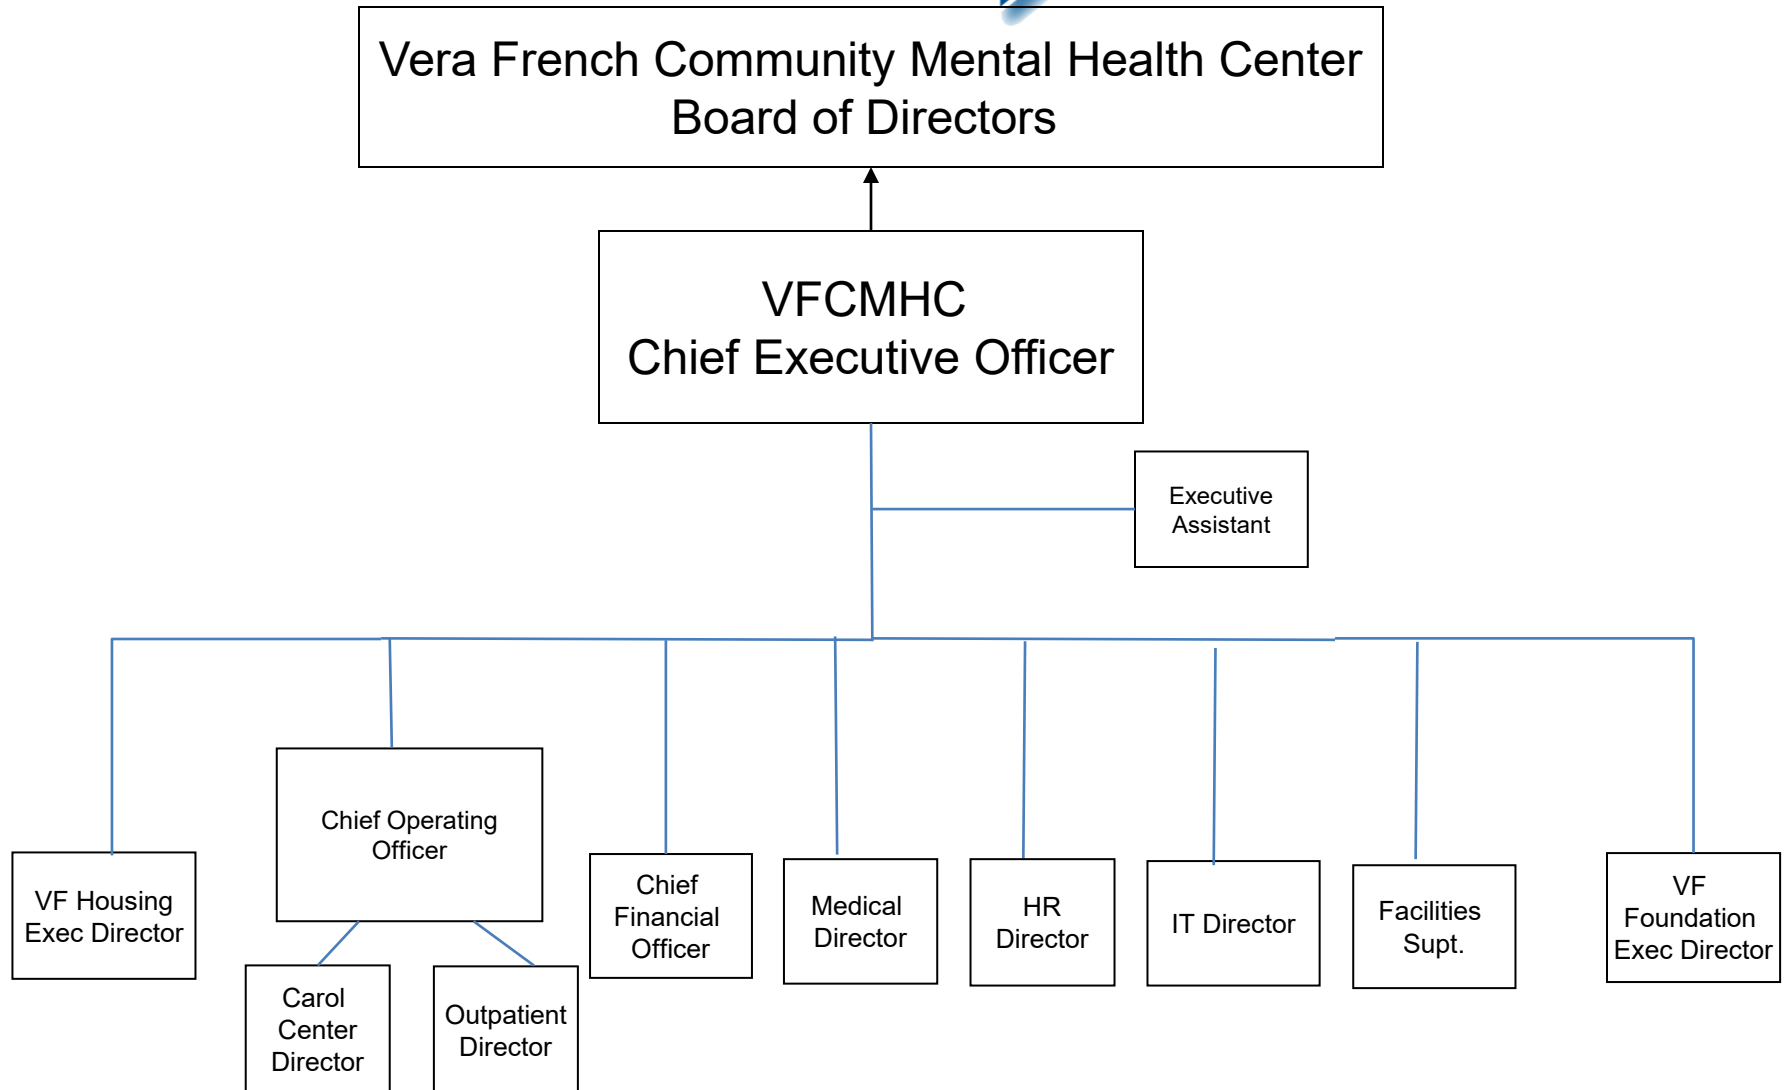

**VERA FRENCH COMMUNITY
MENTAL HEALTH CENTER
ORGANIZATIONAL CHART
** DIVISIONAL VERSION ****

VERA FRENCH COMMUNITY MENTAL HEALTH CENTER
VERA FRENCH HOUSING & VERA FRENCH FOUNDATION
ORGANIZATIONAL CHART

VERA FRENCH COMMUNITY MENTAL HEALTH CENTER *EXECUTIVE LEADERSHIP ORGANIZATIONAL CHART*

VERA FRENCH HOUSING & VERA FRENCH FOUNDATION ORGANIZATIONAL CHART

Vera French Community Mental Health Center CEO Direct Reports Organizational Chart

Vera French Community Mental Health Center

Chief Clinical Operations Officer Organizational Chart