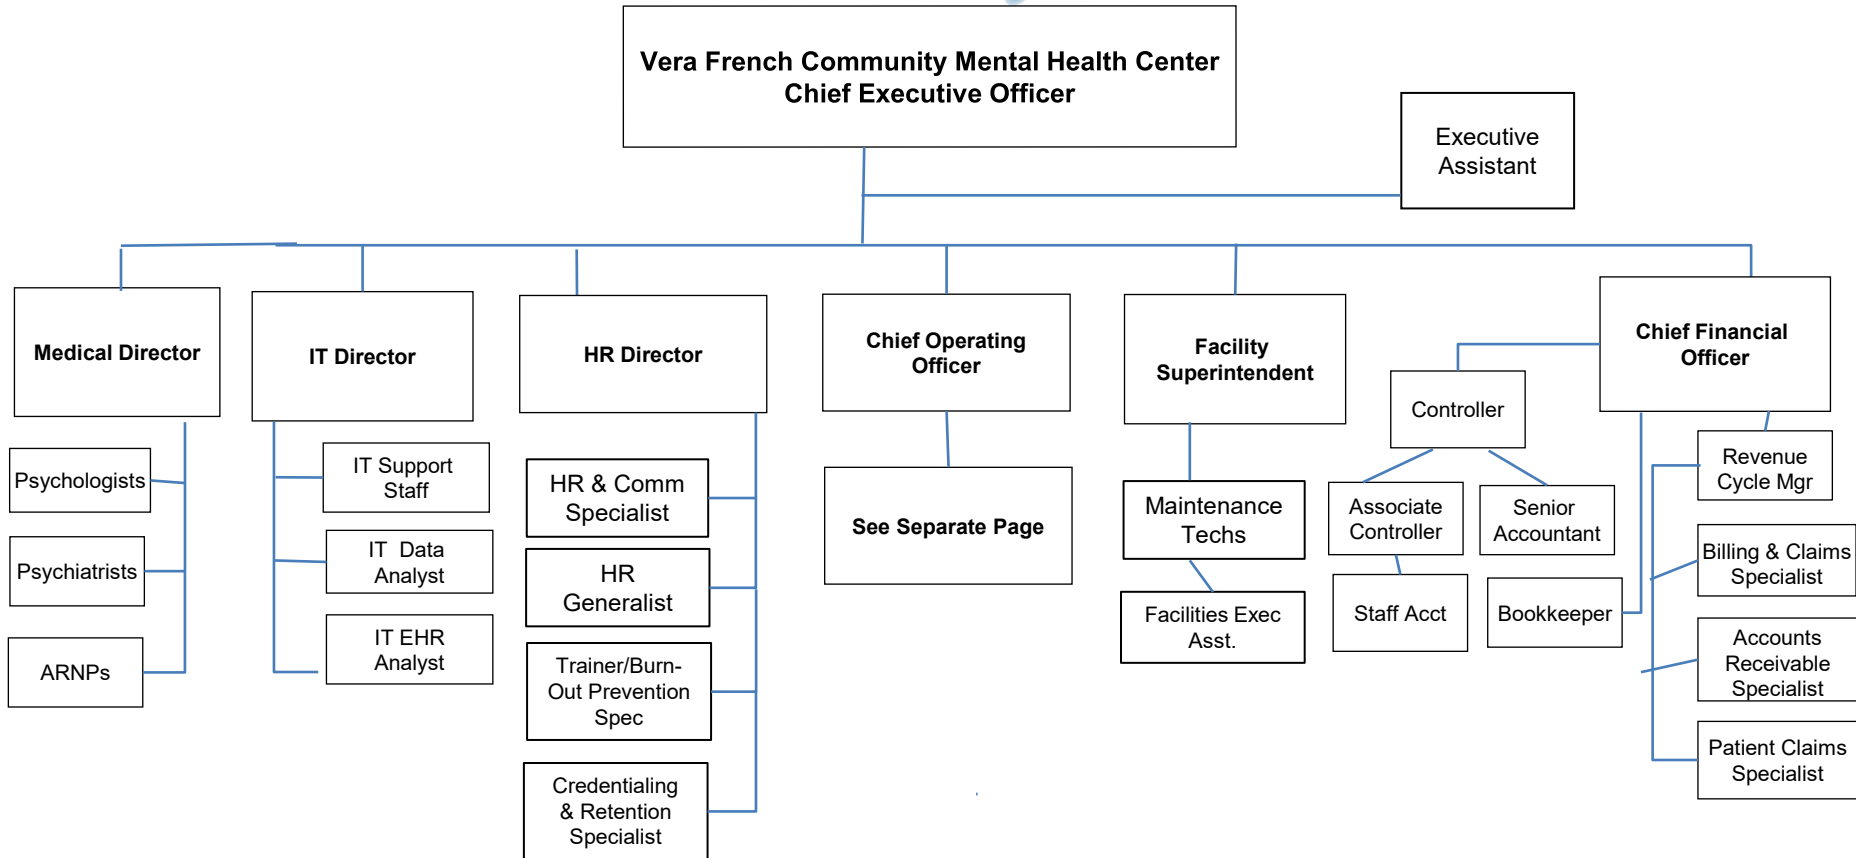

**VERA FRENCH COMMUNITY
MENTAL HEALTH CENTER
ORGANIZATIONAL CHART
** DIVISIONAL VERSION ****

VERA FRENCH COMMUNITY MENTAL HEALTH CENTER
VERA FRENCH HOUSING & VERA FRENCH FOUNDATION
ORGANIZATIONAL CHART

VERA FRENCH COMMUNITY MENTAL HEALTH CENTER *EXECUTIVE LEADERSHIP ORGANIZATIONAL CHART*

VERA FRENCH HOUSING & VERA FRENCH FOUNDATION ORGANIZATIONAL CHART

Vera French Community Mental Health Center CEO Direct Reports Organizational Chart

Vera French Community Mental Health Center

Chief Clinical Operations Officer Organizational Chart